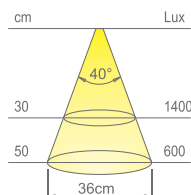

**Colour appearance** warm white  
**Colour temperature** 3200 K  
**Luminous flux** 135 lm  
**Luminous efficiency** 85 lm/W  
**CRI** Ra ≥ 80