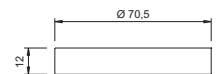

METRIS SP SPACER