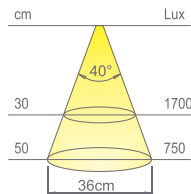

METRIS OB SPACER

UFORM CODE	FINISH
LG-ANGSPACEROB	Satin Nickel

Colour appearance natural white
Colour temperature 4400 K
Luminous flux 150 lm
Luminous efficiency 90 lm/W
CRI Ra ≥ 80