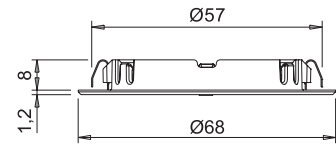

### FEATURES

**Material:** technopolymer

**Finish:** satin nickel

**Light source:** LED module for pix-screen light

**Connector:** Micro12

**Wiring:** 2000mm

**Application type:** wall units, under wall cabinets or under shelves