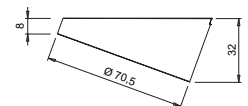

METRIS OB SPACER

WARNING: All light fittings must be fitted by a qualified electrician. Care must be taken where lights are enclosed in a cabinet, ensuring there is adequate ventilation. Light fittings should not be fitted in the vicinity of flammable surfaces.