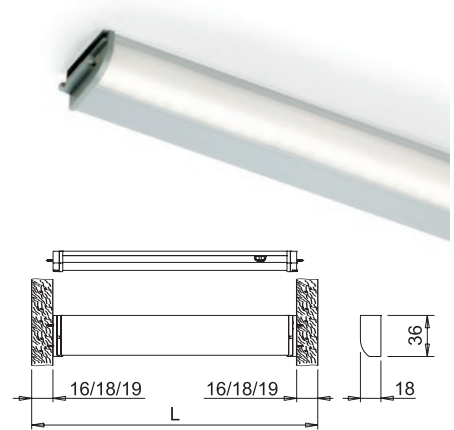

LEAF DR

KITCHEN DRAWERS AND BASKETS LED PROFILE

LEAF DR is a kitchen drawers and baskets LED profile with asymmetrical light projection. It is directly installed to the side of the cabinet's frame with concealed brackets and screws. The brackets allow for an application to the frame sides with a thickness of 16mm, 18mm and 19mm.

LEAF DR with infrared limit switch

UFORM CODE	LENGTH	WATT & VOLT	LIGHT COLOUR	FINISH	PER PACK
LG-LEAFDR450ALUMNW	450mm	1,68W @ 12Vdc	Natural white	Aluminium	1
LG-LEAFDR500ALUMNW	500mm	1,9W @ 12Vdc	Natural white	Aluminium	1
LG-LEAFDR600ALUMNW	600mm	2,40W @ 12Vdc	Natural white	Aluminium	1
LG-LEAFDR800ALUMNW	800mm	3,4W @ 12Vdc	Natural white	Aluminium	1
LG-LEAFDR900ALUMNW	900mm	3,84W @ 12Vdc	Natural white	Aluminium	1
LG-LEAFDR1000ALUMNW	1000mm	4,3W @ 12Vdc	Natural white	Aluminium	1
LG-LEAFDR1200ALUMNW	1200mm	5,28W @ 12Vdc	Natural white	Aluminium	1

Led converter not included. To be ordered separately.

Colour appearance natural white
Colour temperature 4300 K
Luminous efficiency 85 lm/W
CRI Ra ≥ 80

FEATURES

- Material:** aluminium
- Finish:** aluminium
- Light source:** SMD LED module
- Connector:** Micro12
- Wiring:** 2000mm
- Application type:** base units with drawer or basket pull-out
- Installation:** to the sides of the cabinet's frame