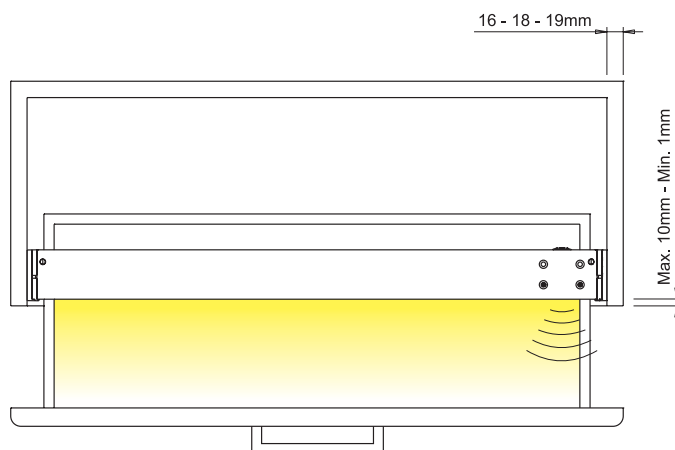

LEAF DR

KITCHEN DRAWERS AND BASKETS LED PROFILE

LEAF DR is a kitchen drawers and baskets LED profile with asymmetrical light projection. It is directly installed to the side of the cabinet's frame with concealed brackets and screws. The brackets allow for an application to the frame sides with a thickness of 16mm, 18mm and 19mm.

LEAF DR with infrared limit switch

UFORM CODE	LENGTH	WATT & VOLT	LIGHT COLOUR	FINISH	PER PACK
LG-LEAFDR450ALUMNW	450mm	1,68W @ 12Vdc	Natural white	Aluminium	1
LG-LEAFDR500ALUMNW	500mm	1,9W @ 12Vdc	Natural white	Aluminium	1
LG-LEAFDR600ALUMNW	600mm	2,40W @ 12Vdc	Natural white	Aluminium	1
LG-LEAFDR800ALUMNW	800mm	3,4W @ 12Vdc	Natural white	Aluminium	1
LG-LEAFDR900ALUMNW	900mm	3,84W @ 12Vdc	Natural white	Aluminium	1
LG-LEAFDR1000ALUMNW	1000mm	4,3W @ 12Vdc	Natural white	Aluminium	1
LG-LEAFDR1200ALUMNW	1200mm	5,28W @ 12Vdc	Natural white	Aluminium	1

Led converter not included. To be ordered separately.

Colour appearance natural white
Colour temperature 4300 K
Luminous efficiency 85 lm/W
CRI Ra ≥ 80

FEATURES

- Material:** aluminium
- Finish:** aluminium
- Light source:** SMD LED module
- Connector:** Micro12
- Wiring:** 2000mm
- Application type:** base units with drawer or basket pull-out
- Installation:** to the sides of the cabinet's frame

IR PROXIMITY SENSOR

LEAF DR switches on when the sensor doesn't detect anymore the door at a distance not more than 10mm. The device switches off when the drawer closes. The light is being projected outside the cabinet and into the open drawer.