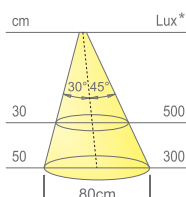

LEAF DR

KITCHEN DRAWERS AND BASKETS LED PROFILE

LEAF DR is a kitchen drawers and baskets LED profile with asymmetrical light projection. It is directly installed to the side of the cabinet's frame with concealed brackets and screws. The brackets allow for an application to the frame sides with a thickness of 16mm, 18mm and 19mm.

LEAF DR with infrared limit switch

UFORM CODE	LENGTH	WATT & VOLT	LIGHT COLOUR	FINISH	PER PACK
LG-LEAFDR450ALUMNW	450mm	1,68W @ 12Vdc	Natural white	Aluminium	1
LG-LEAFDR500ALUMNW	500mm	1,9W @ 12Vdc	Natural white	Aluminium	1
LG-LEAFDR600ALUMNW	600mm	2,40W @ 12Vdc	Natural white	Aluminium	1
LG-LEAFDR800ALUMNW	800mm	3,4W @ 12Vdc	Natural white	Aluminium	1
LG-LEAFDR900ALUMNW	900mm	3,84W @ 12Vdc	Natural white	Aluminium	1
LG-LEAFDR1000ALUMNW	1000mm	4,3W @ 12Vdc	Natural white	Aluminium	1
LG-LEAFDR1200ALUMNW	1200mm	5,28W @ 12Vdc	Natural white	Aluminium	1

Led converter not included. To be ordered separately.

Colour appearance natural white
Colour temperature 4300 K
Luminous efficiency 85 lm/W
CRI Ra ≥ 80

FEATURES

- Material:** aluminium
- Finish:** aluminium
- Light source:** SMD LED module
- Connector:** Micro12
- Wiring:** 2000mm
- Application type:** base units with drawer or basket pull-out
- Installation:** to the sides of the cabinet's frame