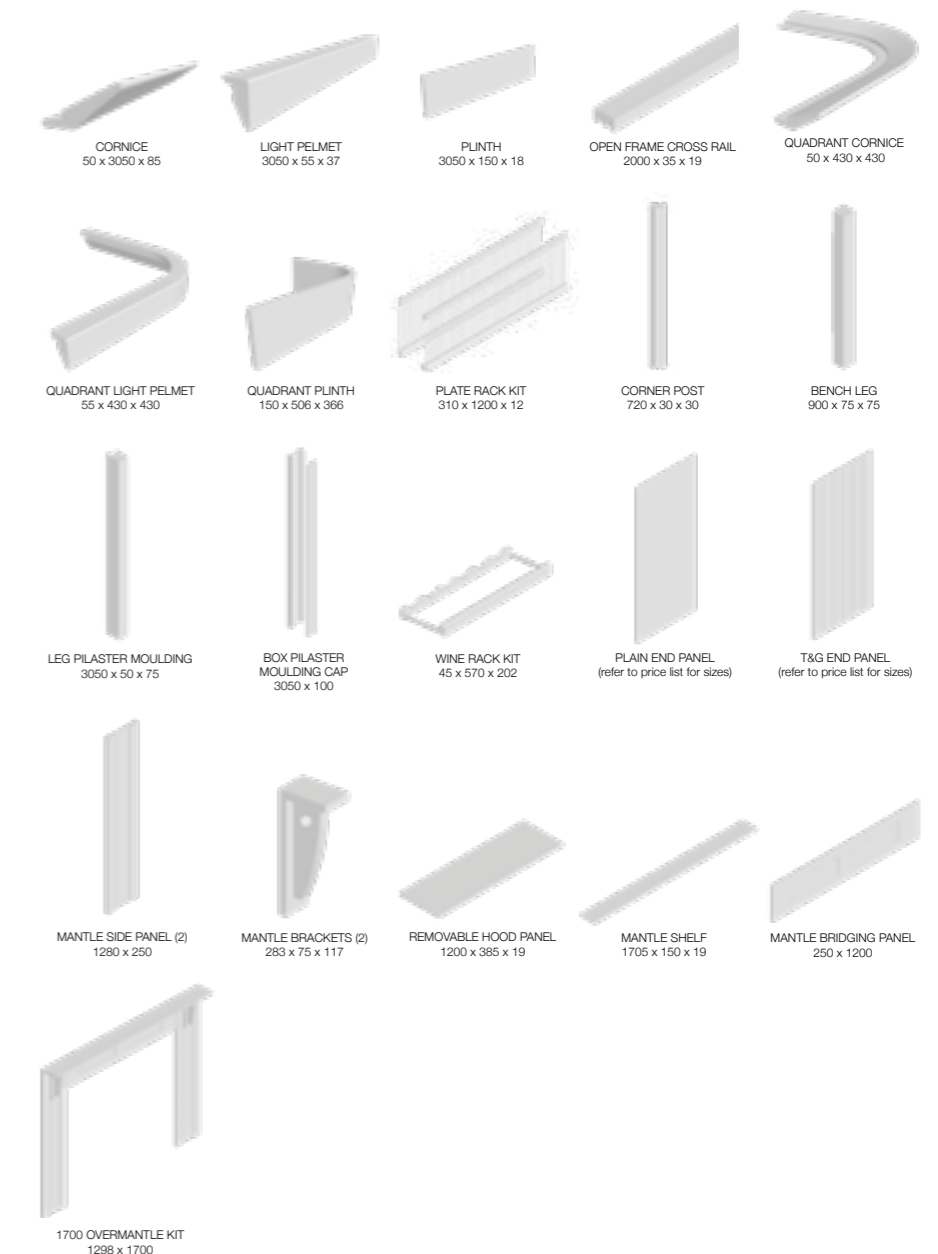

STANDARD ACCESSORIES

IMPORTANT NOTE FOR SPECIAL SIZES

Special sizes for Clonmel are not overveneered but are manufactured from two pieces of solid timber, laminated together. We do not recommend this door for use in a painted finish as there may be slight movement with the joint at the point of lamination. The signed disclaimer will be considered your acceptance/ agreement of this process and therefore Uform will accept no liability if such movement occurs and deemed by the end user as unsatisfactory.